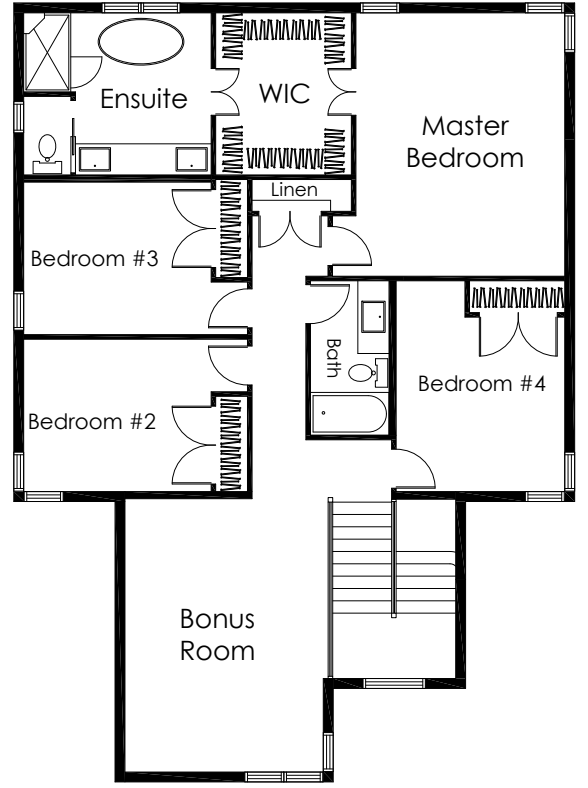

Escape

2868 SqFt

Main Floor 1377 Sq Ft

Second Floor 1491 Sq Ft

- Open Concept
- Double-Sided Fireplace
- 4 Bedrooms on Second Floor

www.legacysignature.ca