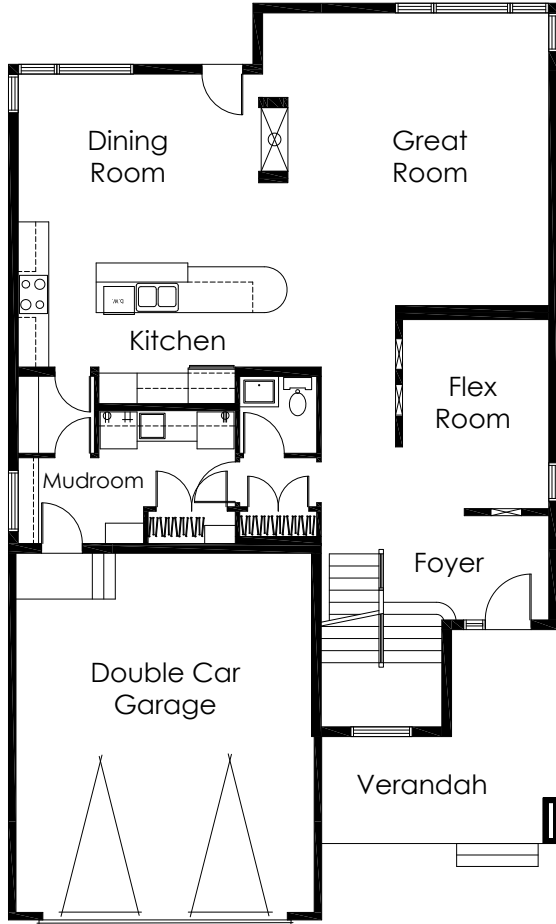

Escape

2868 SqFt

Main Floor 1377 Sq Ft

Second Floor 1491 Sq Ft

- Open Concept
- Double-Sided Fireplace
- 4 Bedrooms on Second Floor

www.legacysignature.ca