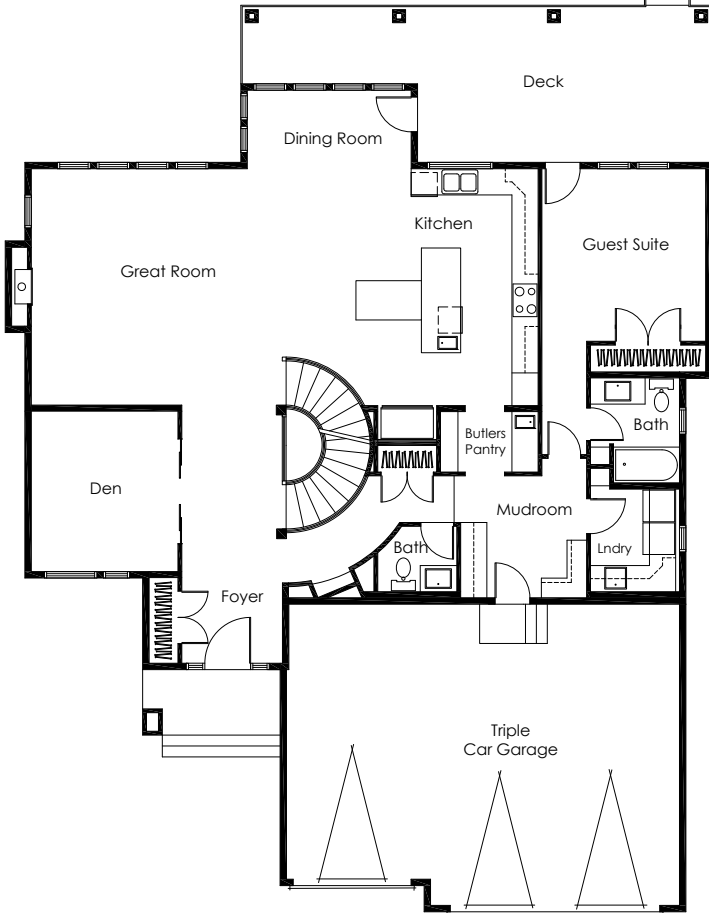

The Berkeley

3496 SqFt

Main Floor 1853 Sq Ft

Second Floor 1643 Sq Ft

Spiral Staircase

Environmentally Friendly

9' and 12' Main Floors

THE ALBERTA
NEW HOME
WARRANTY
PROGRAM