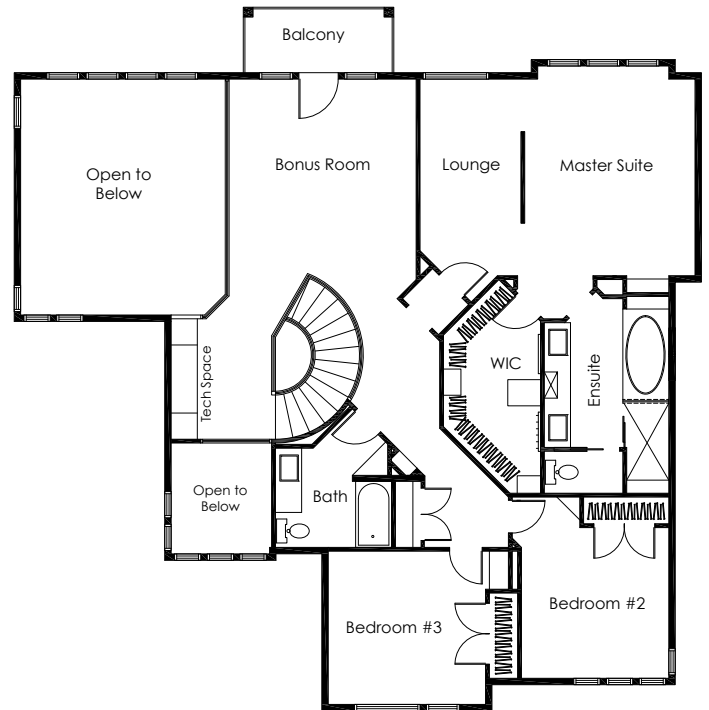

The Berkeley

3496 SqFt

Main Floor 1853 Sq Ft

Second Floor 1643 Sq Ft

Spiral Staircase

Environmentally Friendly

9' and 12' Main Floors

THE ALBERTA
NEW HOME
WARRANTY
PROGRAM